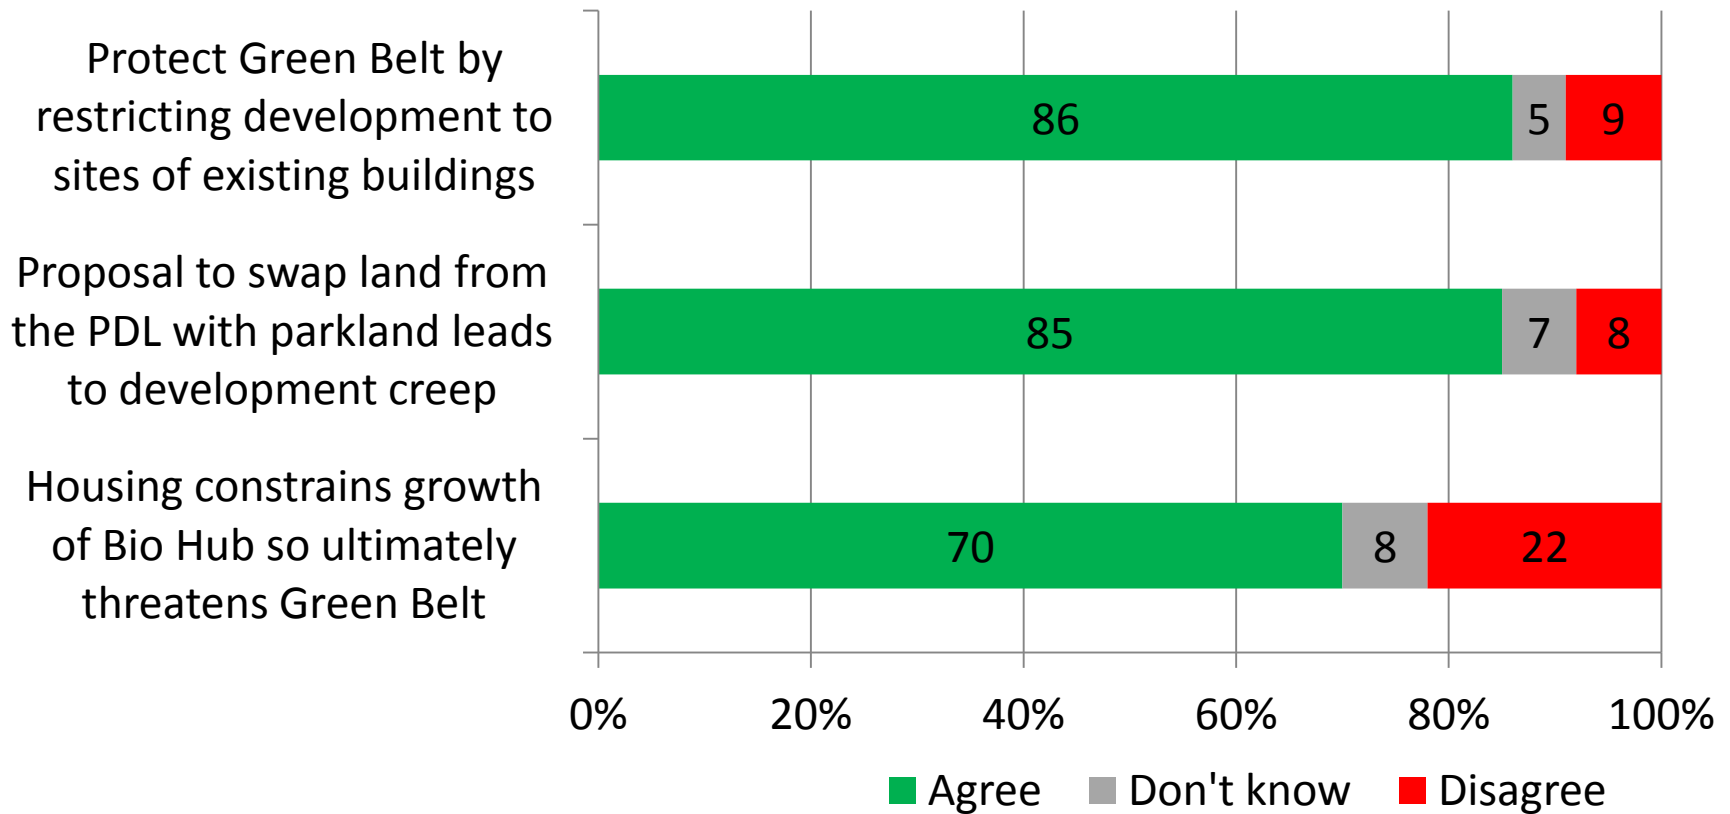

Nether Alderley Looking Forward

**Consulting towards a Community
Plan**

**Supplementary Survey
February 2015**

Alderley Park Framework

- Initial informal discussions were undertaken to establish a range of views on the Alderley park Development Framework in order to create a series of statements on which residents were invited to indicate their agreement or disagreement.
- Reply-paid questionnaires were hand delivered to 242 households within Nether Alderley. The survey closed on 27 February after allowing approximately 2 weeks for completion.
- 115 responses were received (representing 48% of households within Nether Alderley). The data is robust: the response rate compares well with the 36% participation in the English local government elections of 2014.

Nether Alderley Looking Forward

Consulting towards a community plan

Endorsement for 'core proposition'

Nether Alderley Looking Forward

Consulting towards a community plan

Green Belt

Nether Alderley Looking Forward

Consulting towards a community plan

Parish Lifestyle

Nether Alderley Looking Forward

Consulting towards a community plan

Transparency & Trust

Nether Alderley Looking Forward

Consulting towards a community plan