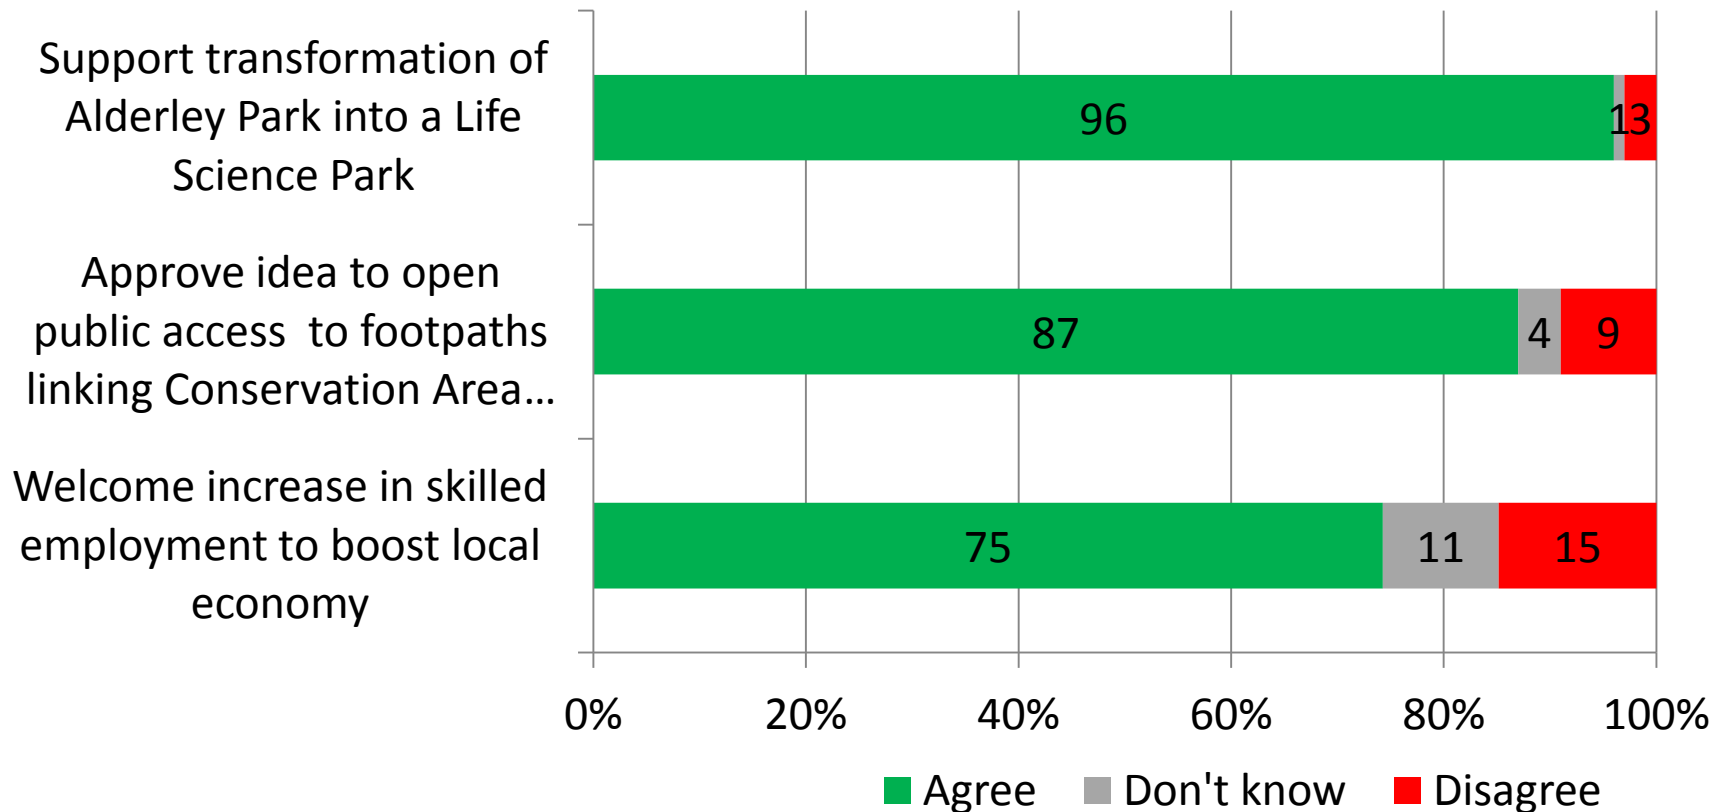

Nether Alderley Looking Forward

**Consulting towards a Community
Plan**

**Supplementary Survey
February 2015**

Alderley Park Framework

- Initial informal discussions were undertaken to establish a range of views on the Alderley park Development Framework in order to create a series of statements on which residents were invited to indicate their agreement or disagreement.
- Reply-paid questionnaires were hand delivered to 242 households within Nether Alderley. The survey closed on 27 February after allowing approximately 2 weeks for completion.
- 115 responses were received (representing 48% of households within Nether Alderley). The data is robust: the response rate compares well with the 36% participation in the English local government elections of 2014.

Nether Alderley Looking Forward

Consulting towards a community plan

Endorsement for 'core proposition'

Nether Alderley Looking Forward

Consulting towards a community plan

Green Belt

Nether Alderley Looking Forward