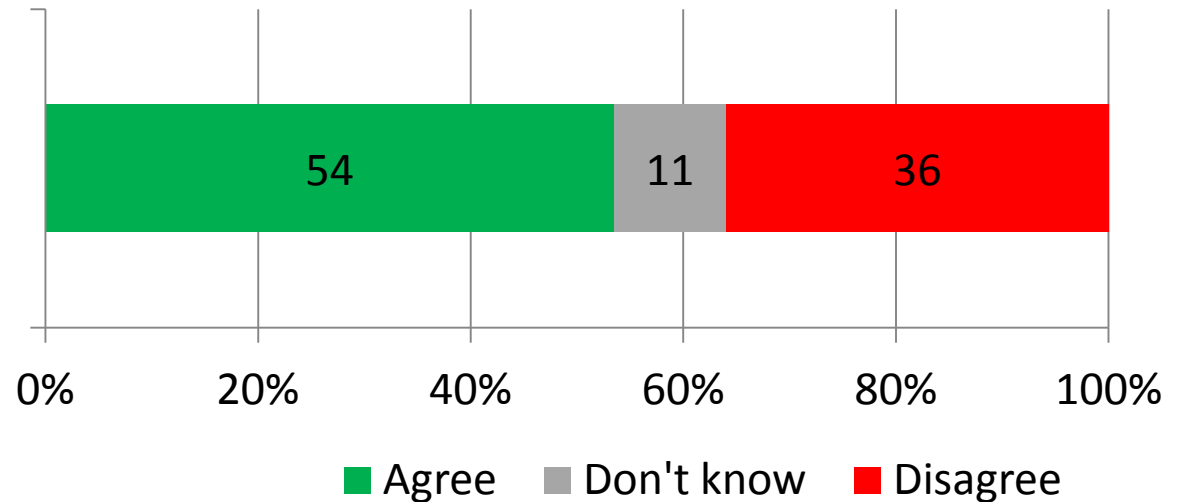

Retail

Proposal for a farm shop
conflicts with recent
rejection of Dobbies

Nether Alderley Looking Forward
Consulting towards a community plan