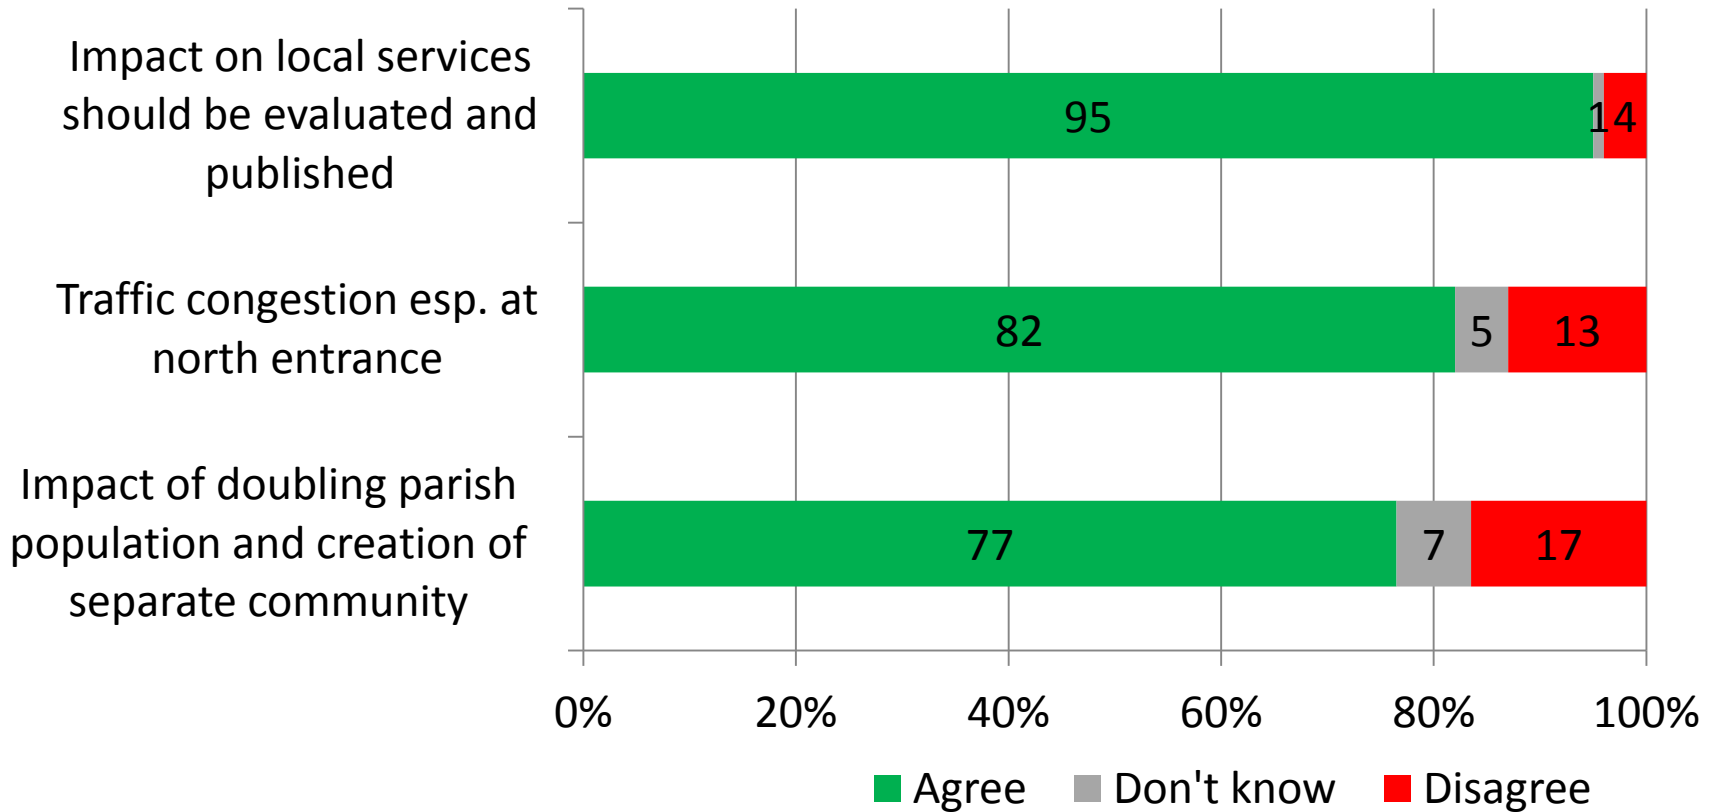

Nether Alderley Looking Forward

**Consulting towards a Community
Plan**

**Supplementary Survey
February 2015**

Alderley Park Framework

- Initial informal discussions were undertaken to establish a range of views on the Alderley park Development Framework in order to create a series of statements on which residents were invited to indicate their agreement or disagreement.
- Reply-paid questionnaires were hand delivered to 242 households within Nether Alderley. The survey closed on 27 February after allowing approximately 2 weeks for completion.
- 115 responses were received (representing 48% of households within Nether Alderley). The data is robust: the response rate compares well with the 36% participation in the English local government elections of 2014.

Nether Alderley Looking Forward

Consulting towards a community plan

Endorsement for 'core proposition'

Nether Alderley Looking Forward

Consulting towards a community plan

Green Belt

Nether Alderley Looking Forward

Consulting towards a community plan

Parish Lifestyle

Nether Alderley Looking Forward

Consulting towards a community plan

Transparency & Trust

Nether Alderley Looking Forward

Consulting towards a community plan